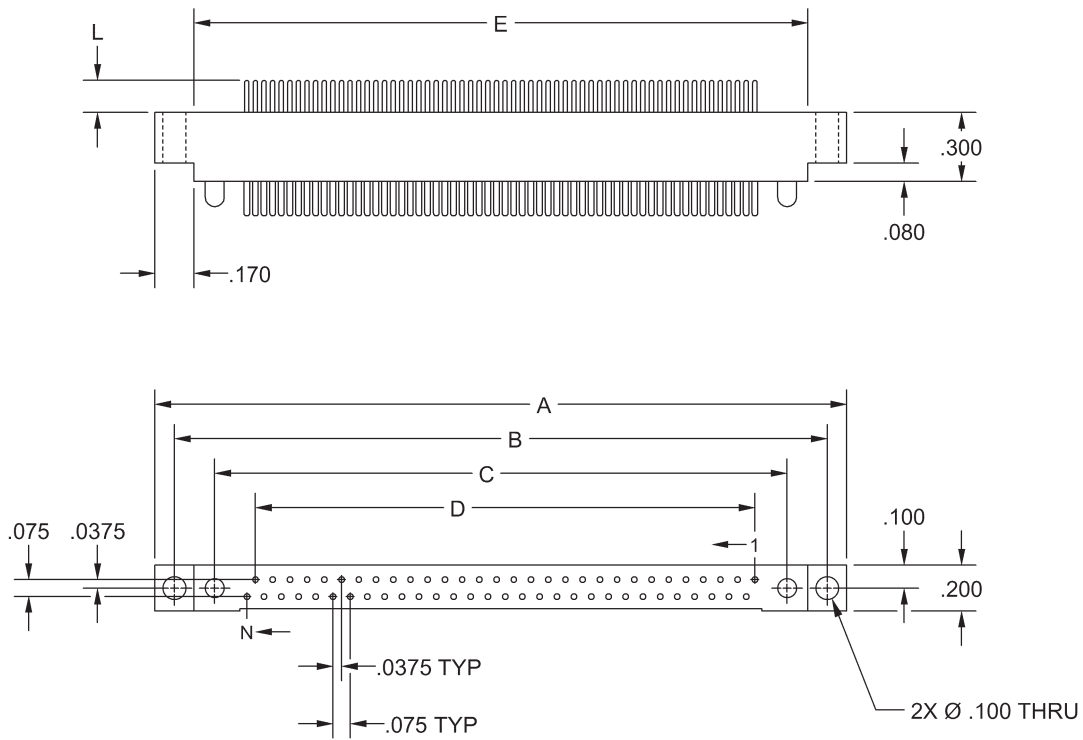

PLUG, STRAIGHT
STYLE RBE, RDE, RSE, RVE, RWE

DIMENSIONS					
'N' Contacts	A	B	C	D	E
010	1.138	.968	.618	.300	.798
020	1.513	1.343	.993	.675	1.173
030	1.888	1.718	1.368	1.050	1.548
040	2.263	2.093	1.743	1.425	1.923
050	2.638	2.468	2.118	1.800	2.298
060	3.013	2.843	2.493	2.175	2.673
070	3.388	3.218	2.868	2.550	3.048
080	3.763	3.593	3.243	2.925	3.423
090	4.138	3.968	3.618	3.300	3.798
100	4.513	4.343	3.993	3.675	4.173

**REFER TO APPENDIX FOR TERMINATION
 DETAILS, HARDWARE STYLES, POLAR-
 IZATION CHART, MOUNTING STYLES,
 VARIATION CODES, AND PWB PATTERNS**