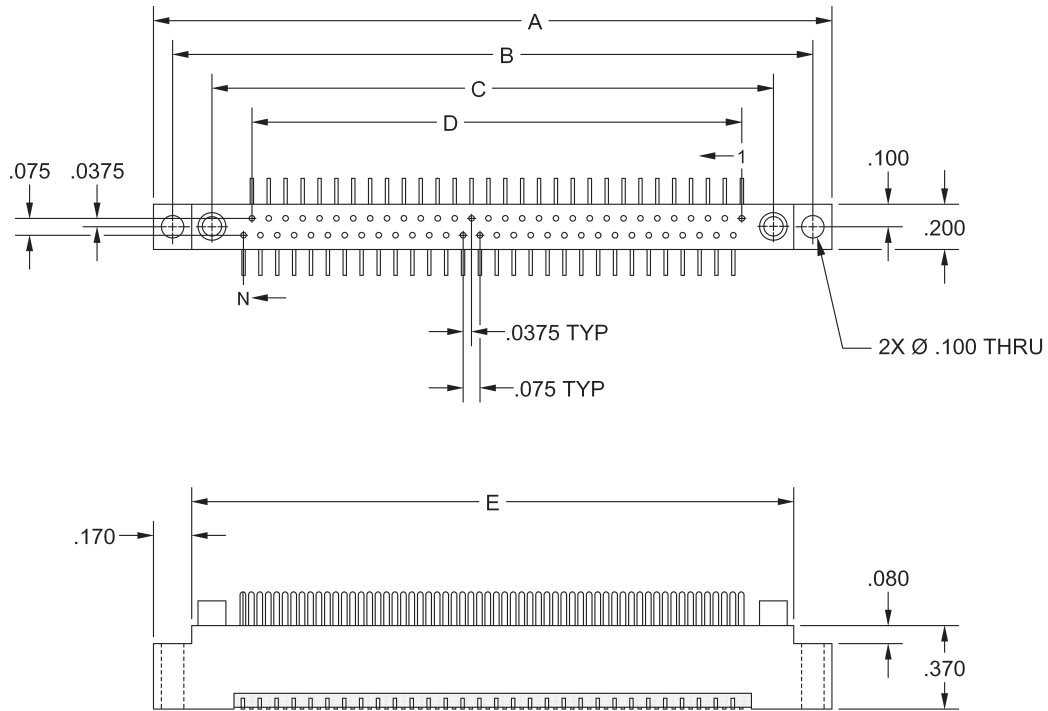

**PLUG, SURFACE MOUNT  
STYLE MRE**

DIMENSIONS					
'N' Contacts	A	B	C	D	E
010	1.138	.968	.618	.300	.798
020	1.513	1.343	.993	.675	1.173
030	1.888	1.718	1.368	1.050	1.548
040	2.263	2.093	1.743	1.425	1.923
050	2.638	2.468	2.118	1.800	2.298
060	3.013	2.843	2.493	2.175	2.673
070	3.388	3.218	2.868	2.550	3.048
080	3.763	3.593	3.243	2.925	3.423
090	4.138	3.968	3.618	3.300	3.798
100	4.513	4.343	3.993	3.675	4.173

**REFER TO APPENDIX FOR TERMINATION  
DETAILS, HARDWARE STYLES, POLAR-  
IZATION CHART, MOUNTING STYLES,  
VARIATION CODES, AND PWB PATTERNS**