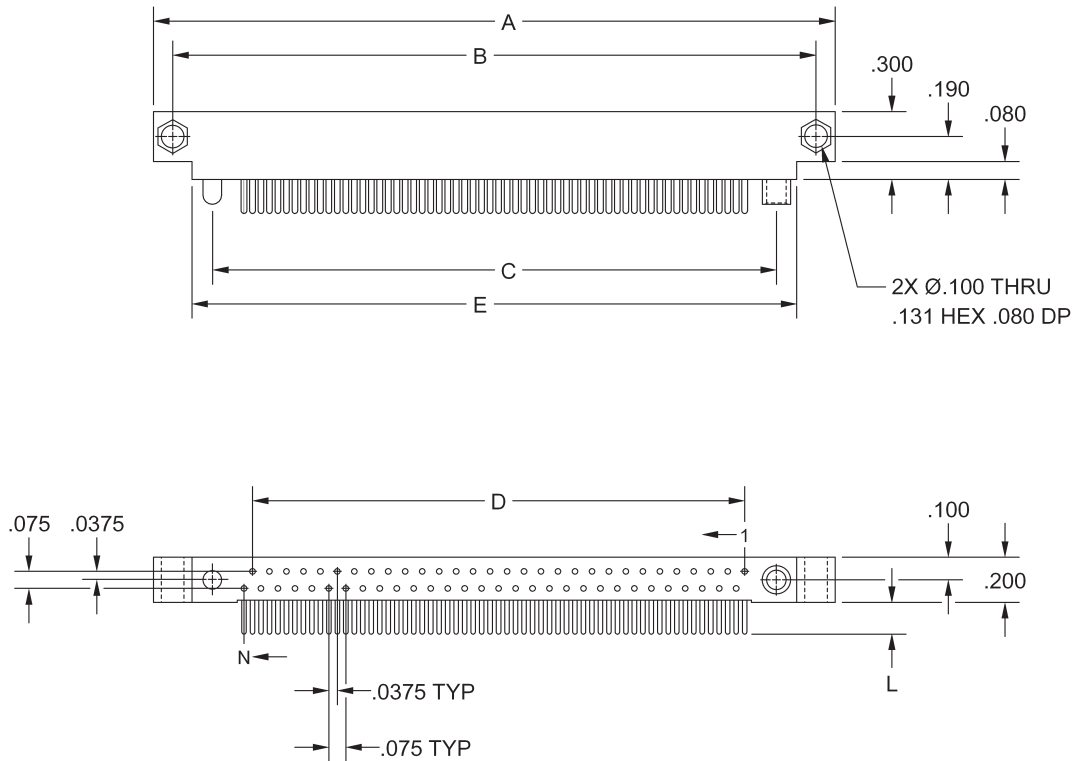

PLUG, RIGHT ANGLE STYLE MEE, MLE

DIMENSIONS					
'N' Contacts	A	B	C	D	E
010	1.138	.968	.618	.300	.798
020	1.513	1.343	.993	.675	1.173
030	1.888	1.718	1.368	1.050	1.548
040	2.263	2.093	1.743	1.425	1.923
050	2.638	2.468	2.118	1.800	2.298
060	3.013	2.843	2.493	2.175	2.673
070	3.388	3.218	2.868	2.550	3.048
080	3.763	3.593	3.243	2.925	3.423
090	4.138	3.968	3.618	3.300	3.798
100	4.513	4.343	3.993	3.675	4.173

**REFER TO APPENDIX FOR TERMINATION
DETAILS, HARDWARE STYLES, POLAR-
IZATION CHART, MOUNTING STYLES,
VARIATION CODES, AND PWB PATTERNS**