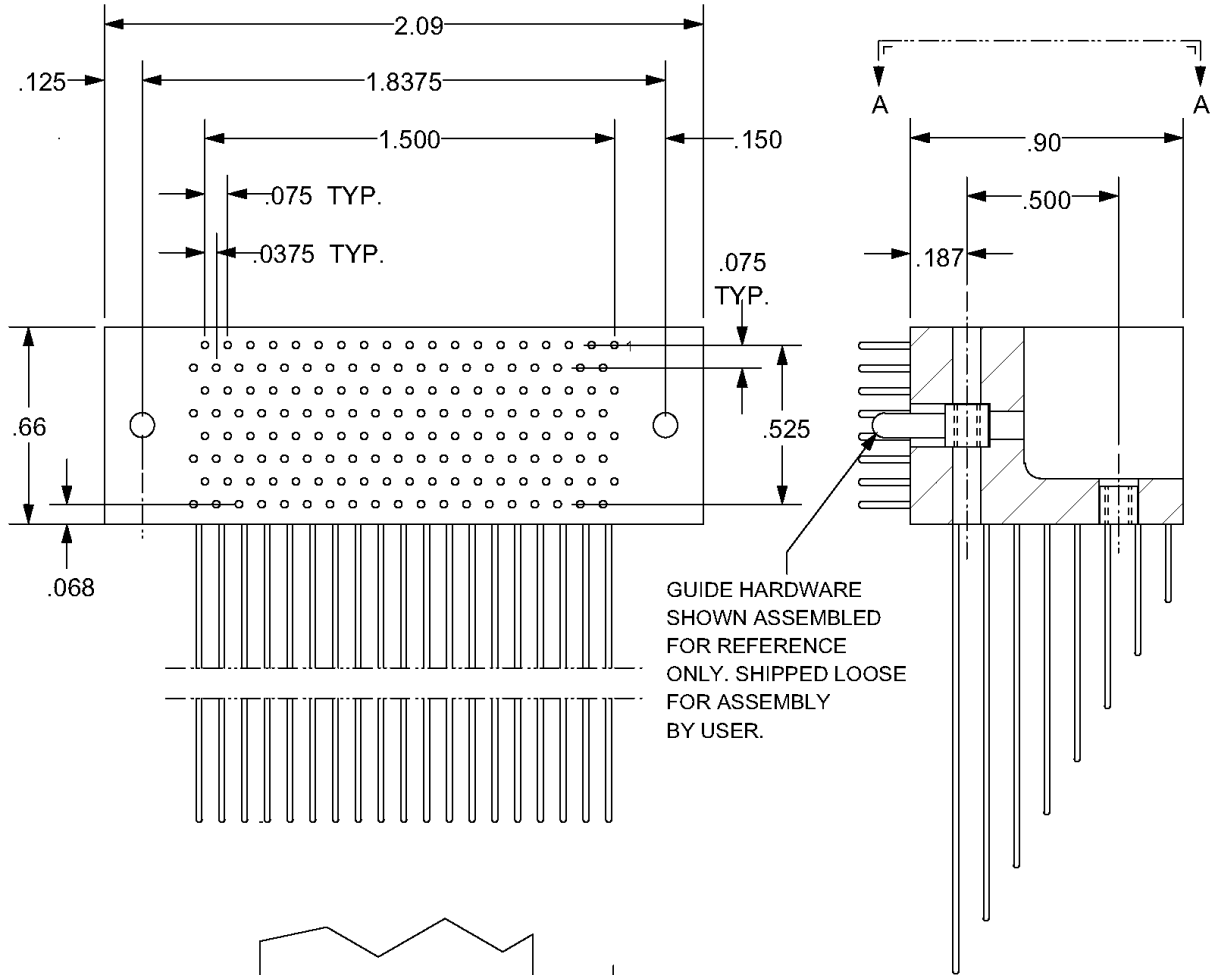

HMM168MEE PLUG, RIGHT ANGLE

*Refer To
Appendix For
Terminations
Hardware Styles
and Polarizing
Arrangements*