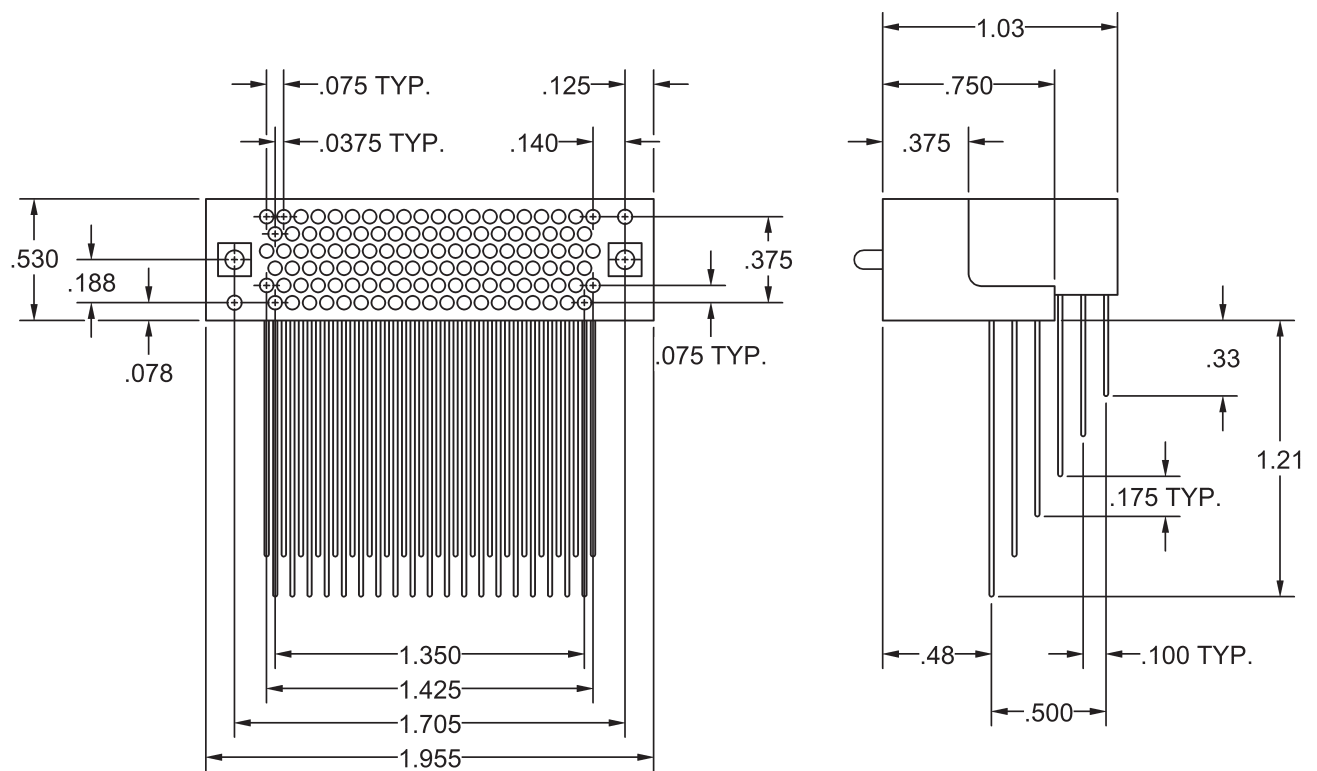

HMM117FEE... RECEPTACLE, RIGHT ANGLE

Note:
Rotating Jackscrews Available