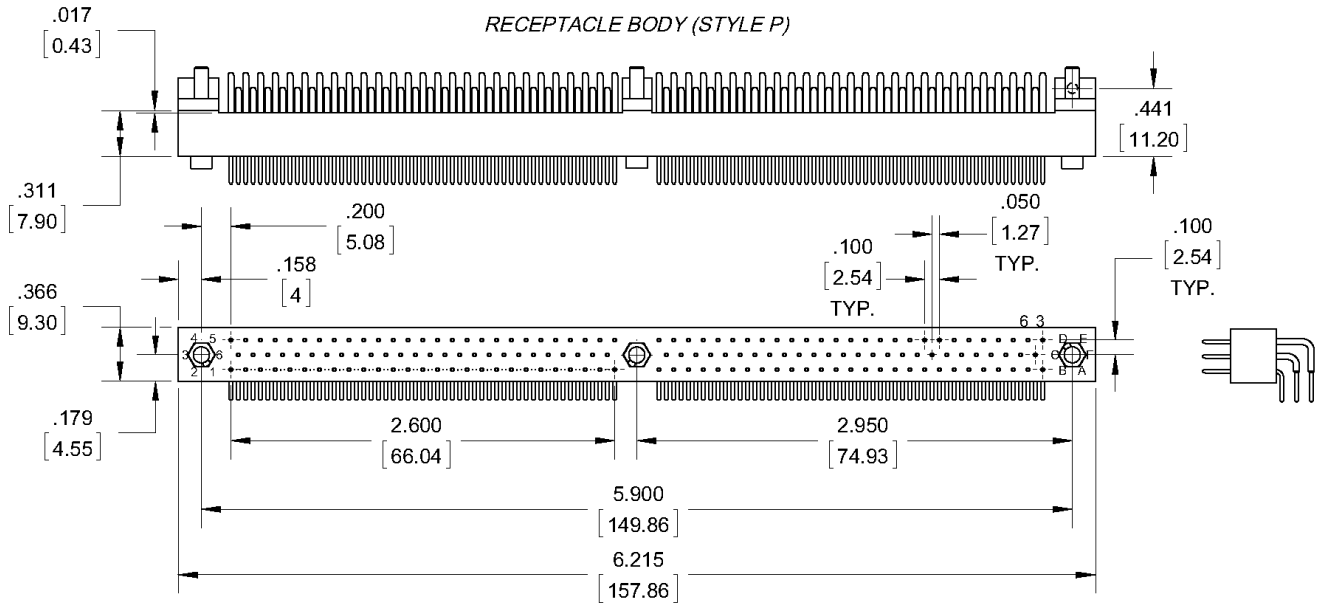

PIN, RIGHT ANGLE
STYLE 160 ME
STYLE 160 PE

REFER TO APPENDIX FOR TERMINATION DETAILS, HARDWARE STYLES, AND PWB PATTERNS