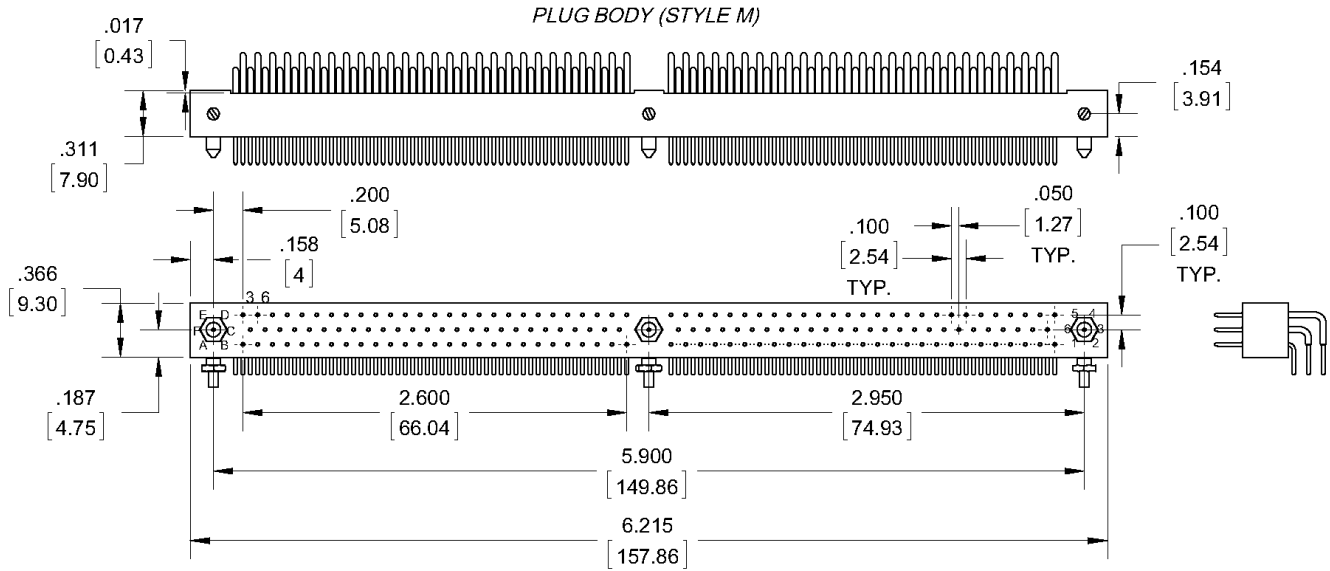

PIN, RIGHT ANGLE
STYLE 160 ME
STYLE 160 PE

REFER TO APPENDIX FOR TERMINATION DETAILS, HARDWARE STYLES, AND PWB PATTERNS