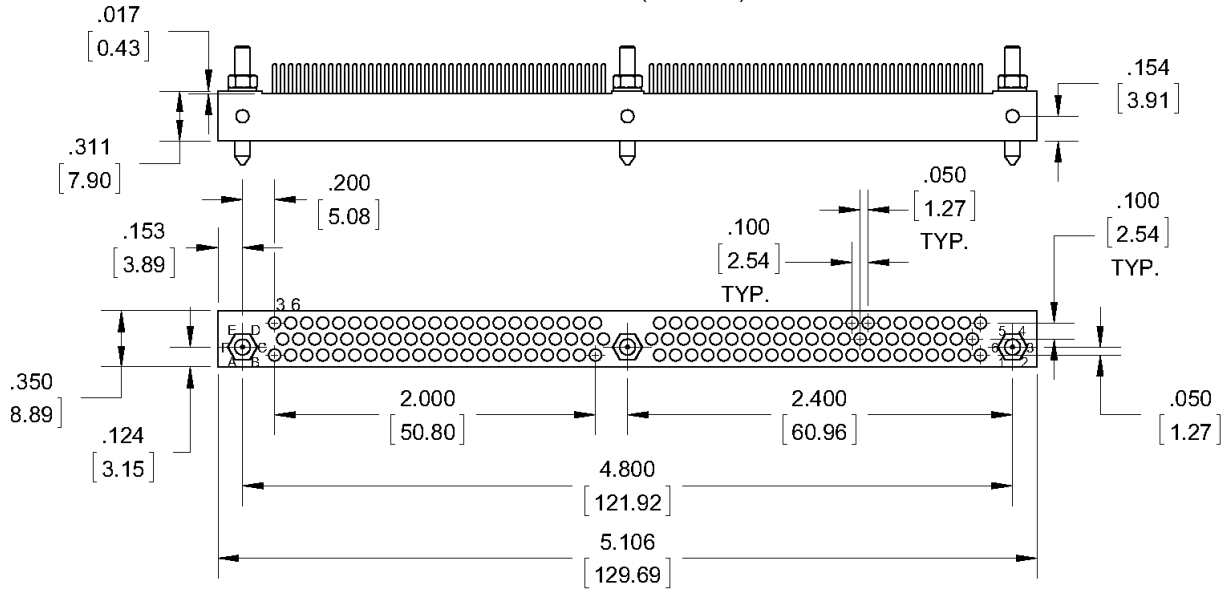

SOCKET, STRAIGHT
STYLE 126 FC, FD, FS, FW
STYLE 126 SC, SD, SS, SW

PLUG BODY (STYLE S)

RECEPTACLE BODY (STYLE F)

REFER TO APPENDIX FOR TERMINATION DETAILS, HARDWARE STYLES, AND PWB PATTERNS