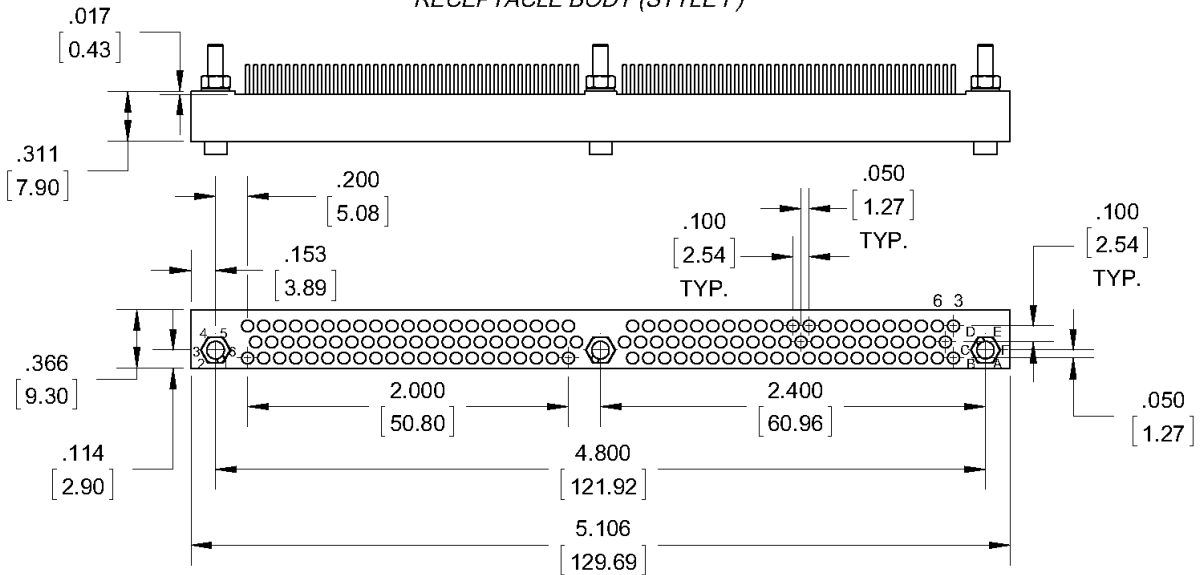

SOCKET, STRAIGHT
STYLE 126 FC, FD, FS, FW
STYLE 126 SC, SD, SS, SW

PLUG BODY (STYLE S)

RECEPTACLE BODY (STYLE F)

REFER TO APPENDIX FOR TERMINATION DETAILS, HARDWARE STYLES, AND PWB PATTERNS