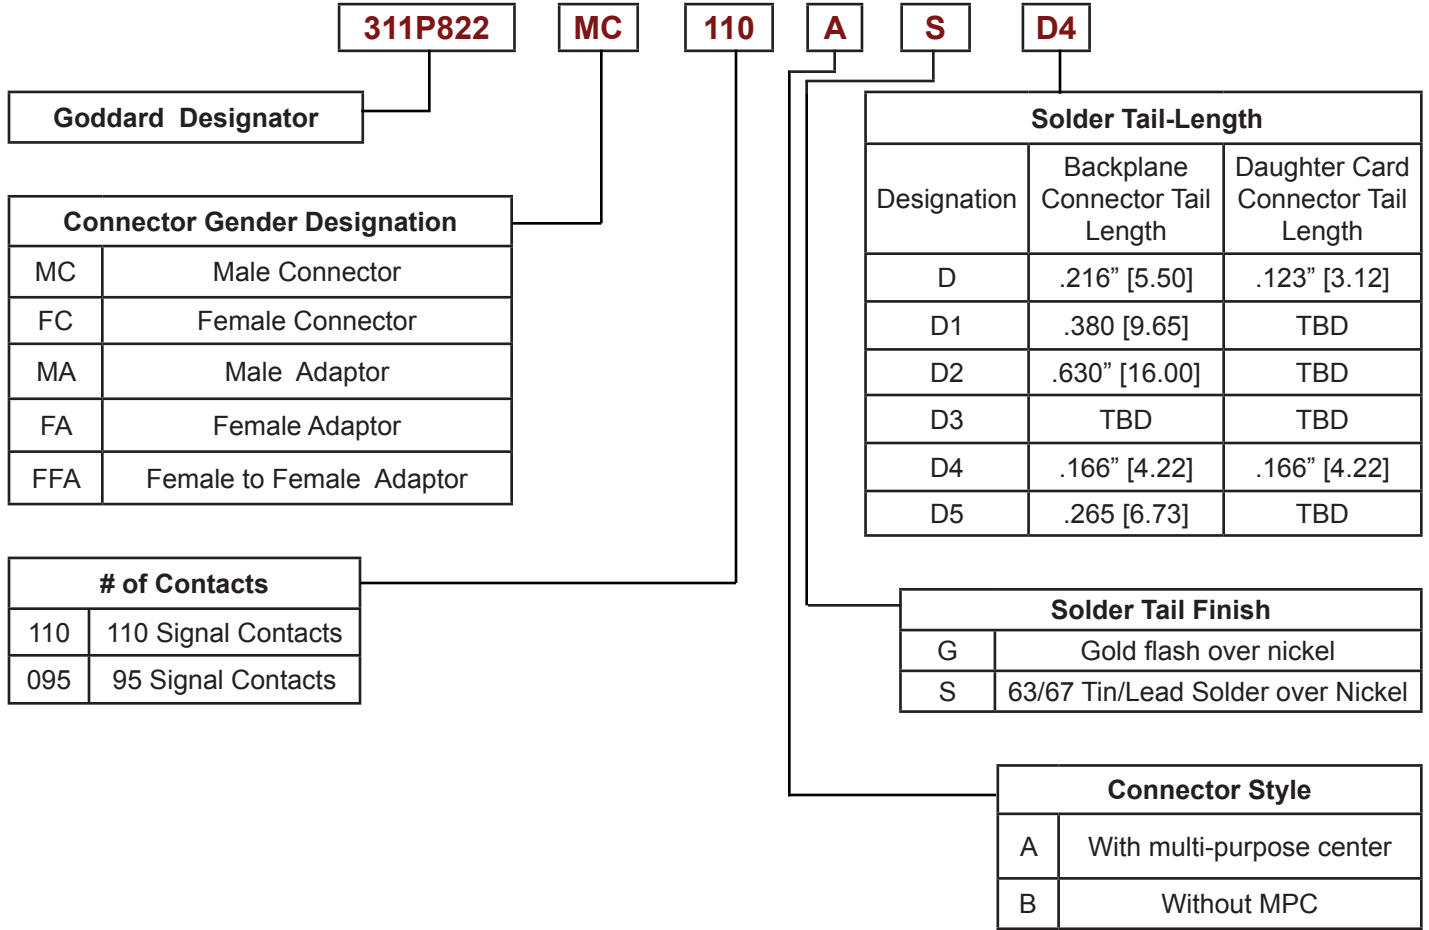

NASA GODDARD PART NUMBERS

CROSS REFERENCE – IEH PART NUMBERS TO NASA GODDARD

IEH	NASA
HKC095DCB	311P822MC095B
HKC110DCB	311P822MC110B
HKC095BCB	311P822FC095B
HKC110BCB	311P822FC110B