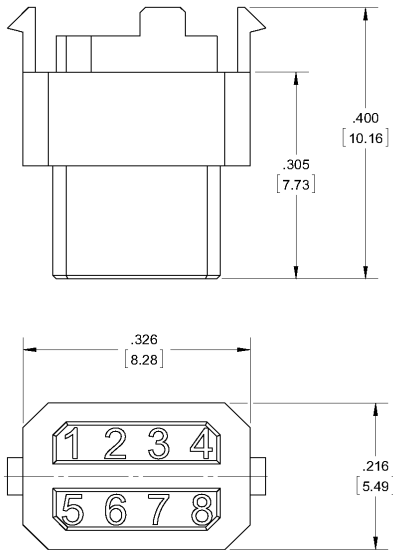

KEYING & CODE LAYOUT

BACKPLANE KEY

DAUGHTER CARD KEY

BACKPLANE KEY CODE
1567**
3456**
1235
1256
1258
1578
2345
2347
2356
2358
2368
2456
2467
2468
2567
2678
3457
3568
3578
4567
4568

Example diagram for key code 3456

DAUGHTER CARD KEY CODE
1278**
2348**
1234
1236
1237
1238
1246
1247
1268
1345
1348
1357
1358
1378
1457
1467
1478
1568
1678
2346
3467
3478

Example diagram for key code 2348

*Color Keying Not Available
 **In Stock (Other keys for special order)