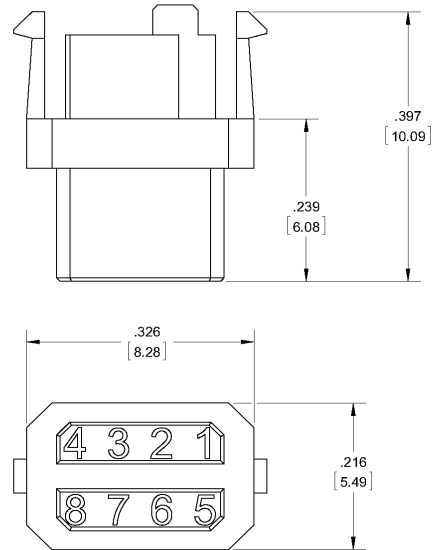

KEYING & CODE LAYOUT

BACKPLANE KEY

DAUGHTER CARD KEY

BACKPLANE KEY CODE
1567**
3456**
1235
1256
1258
1578
2345
2347
2356
2358
2368
2456
2467
2468
2567
2678
3457
3568
3578
4567
4568

Example diagram for key code 3456

DAUGHTER CARD KEY CODE
1278**
2348**
1234
1236
1237
1238
1246
1247
1268
1345
1348
1357
1358
1378
1457
1467
1478
1568
1678
2346
3467
3478

Example diagram for key code 2348

*Color Keying Not Available
 **In Stock (Other keys for special order)