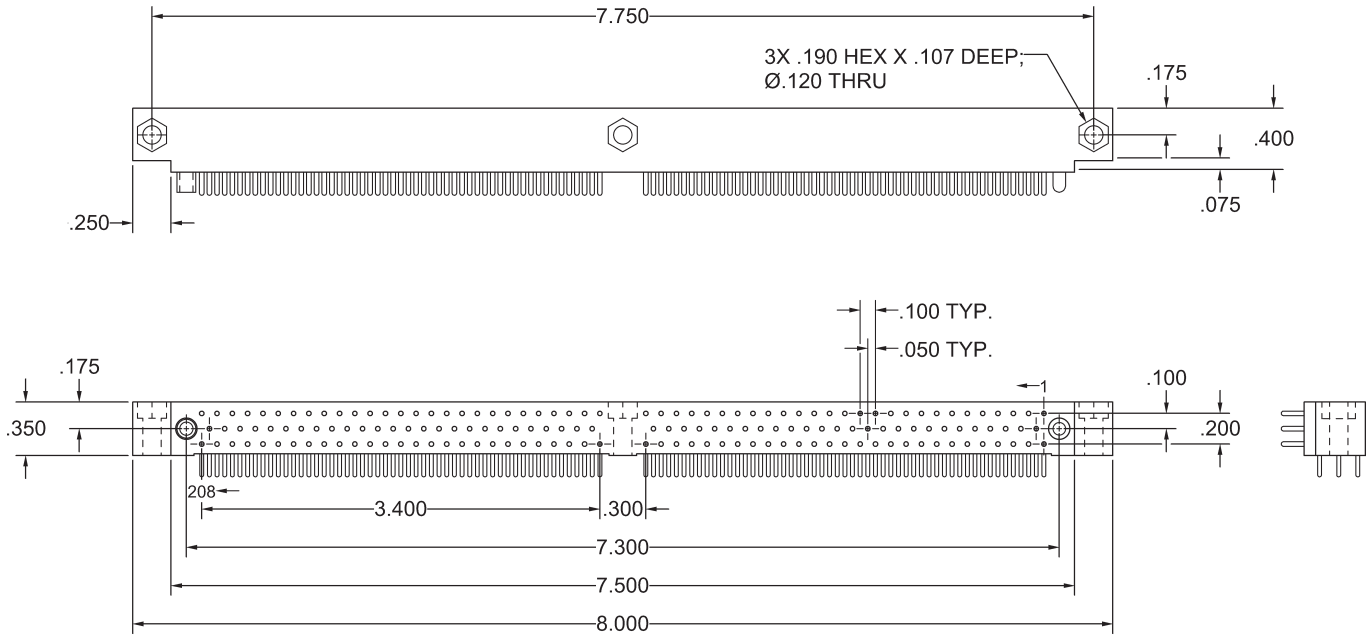

PLUG, RIGHT ANGLE STYLE HGM208 MEE, MLE, MXE

**REFER TO APPENDIX FOR
TERMINATION DETAILS,
HARDWARE STYLES,
POLARIZATION CHART,
AND PWB PATTERNS**