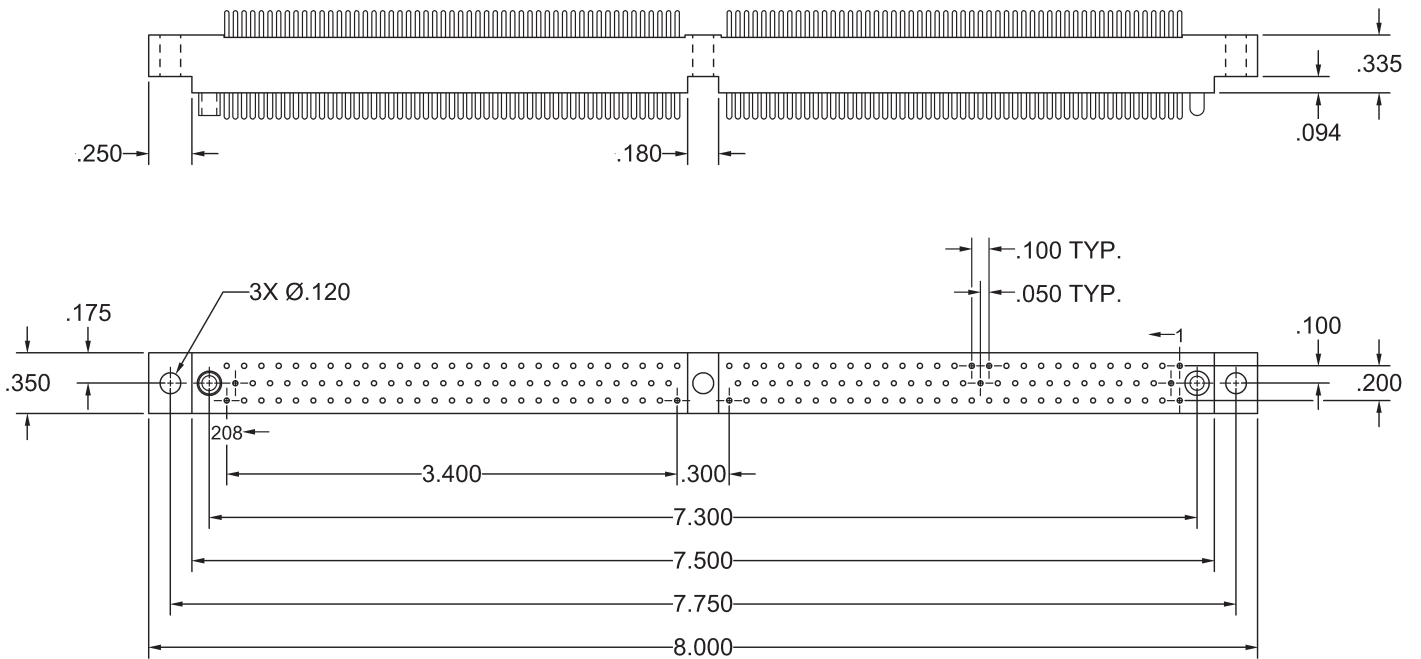

PLUG, STRAIGHT STYLE HGM208 MBE, MDE, MSE, MWE

**REFER TO APPENDIX FOR
TERMINATION DETAILS,
HARDWARE STYLES,
POLARIZATION CHART,
AND PWB PATTERNS**