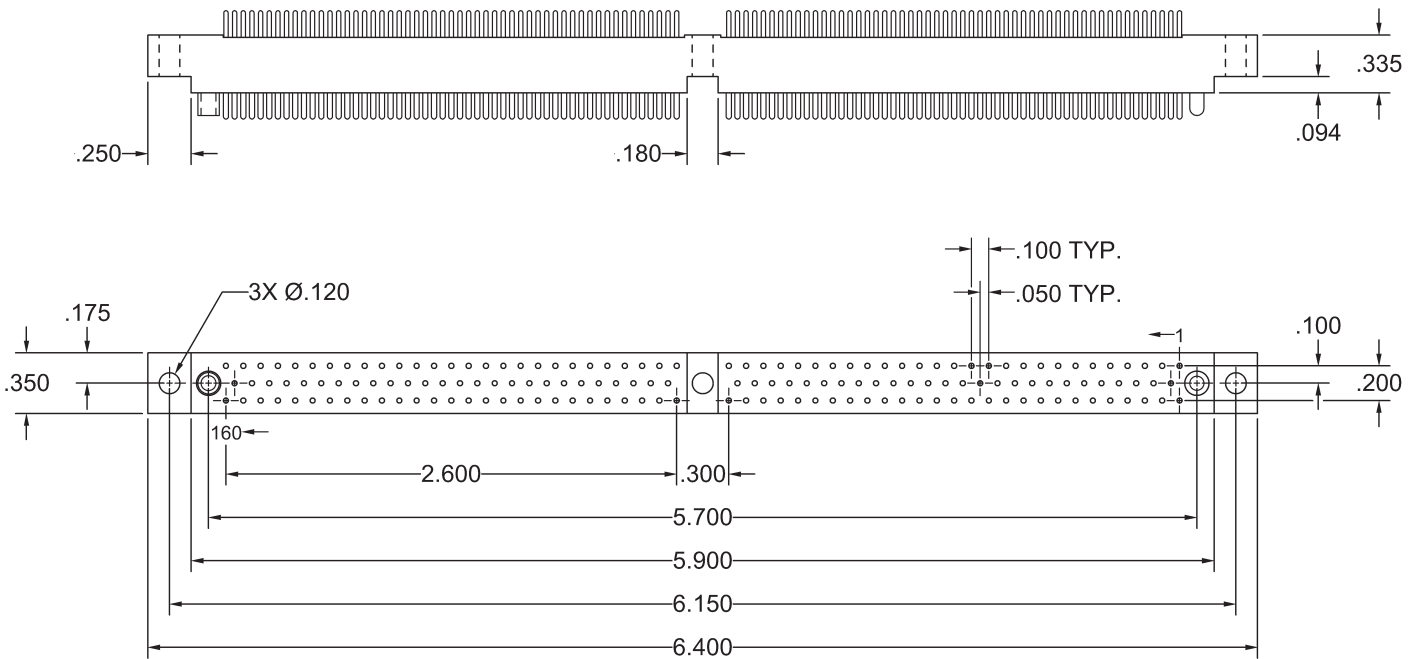

PLUG, STRAIGHT STYLE HGM160 MBE, MDE, MSE, MWE

**REFER TO APPENDIX FOR
TERMINATION DETAILS,
HARDWARE STYLES,
POLARIZATION CHART,
AND PWB PATTERNS**