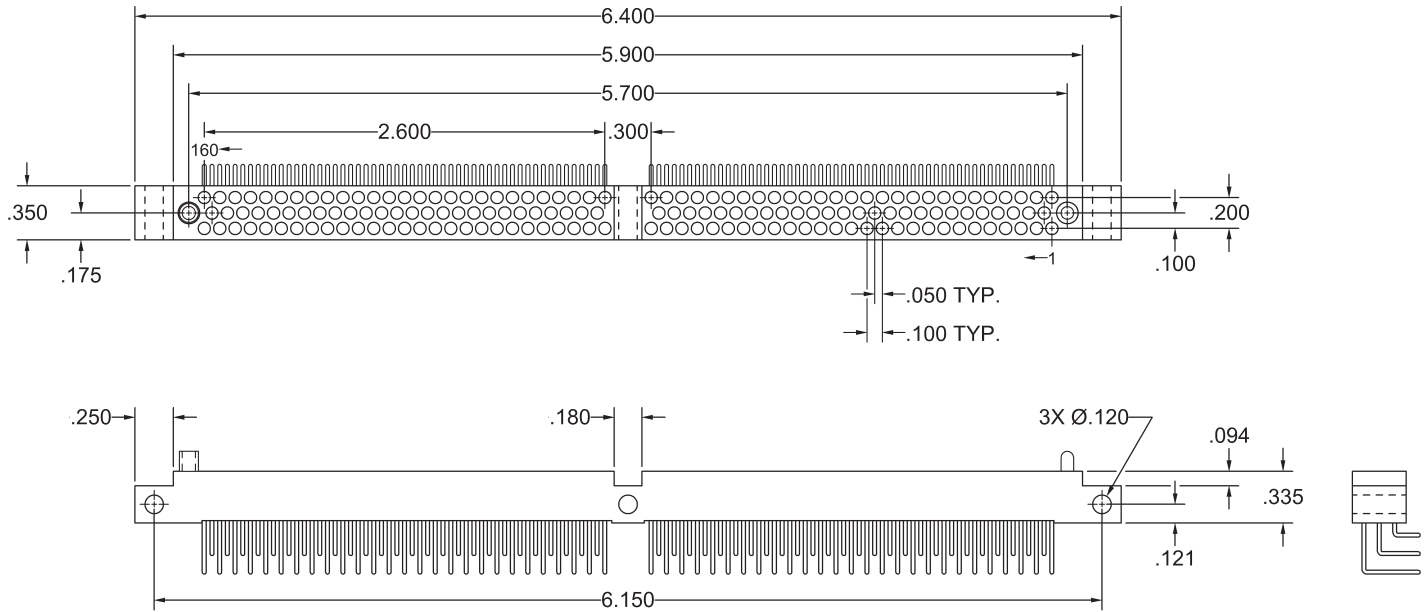

### RECEPTACLE, RIGHT ANGLE STYLE HGM160 FEE

**REFER TO APPENDIX FOR  
TERMINATION DETAILS,  
HARDWARE STYLES,  
POLARIZATION CHART,  
AND PWB PATTERNS**