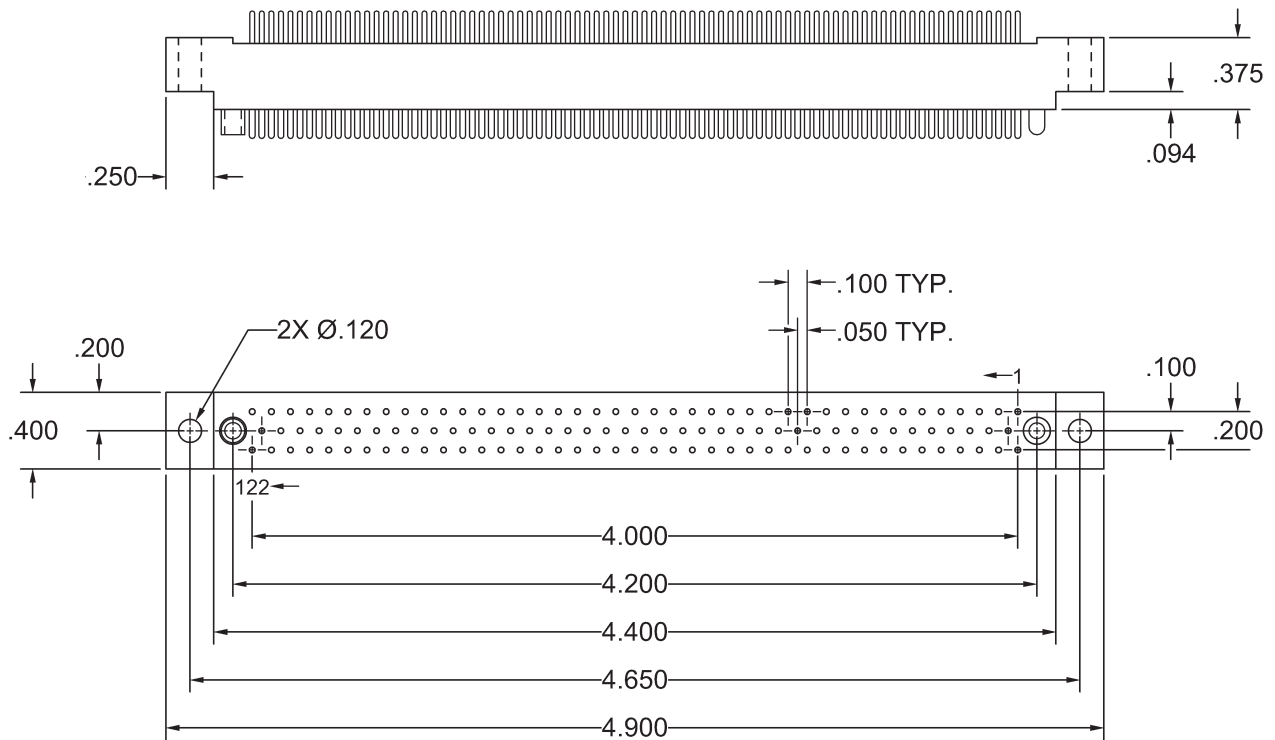

**PLUG, STRAIGHT
STYLE HGM122 MBE, MDE, MSE, MWE**

**REFER TO APPENDIX FOR
TERMINATION DETAILS,
HARDWARE STYLES,
POLARIZATION CHART,
AND PWB PATTERNS**