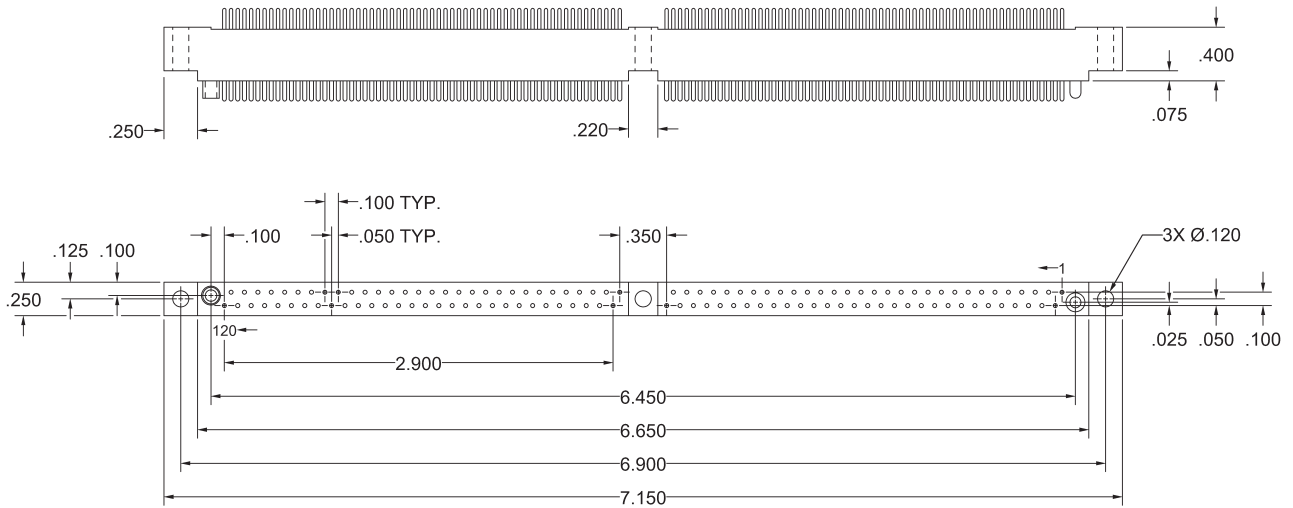

**PLUG, STRAIGHT
STYLE HGM120 RBE, RDE, RSE, RWE**

**REFER TO APPENDIX FOR
TERMINATION DETAILS,
HARDWARE STYLES,
POLARIZATION CHART,
AND PWB PATTERNS**