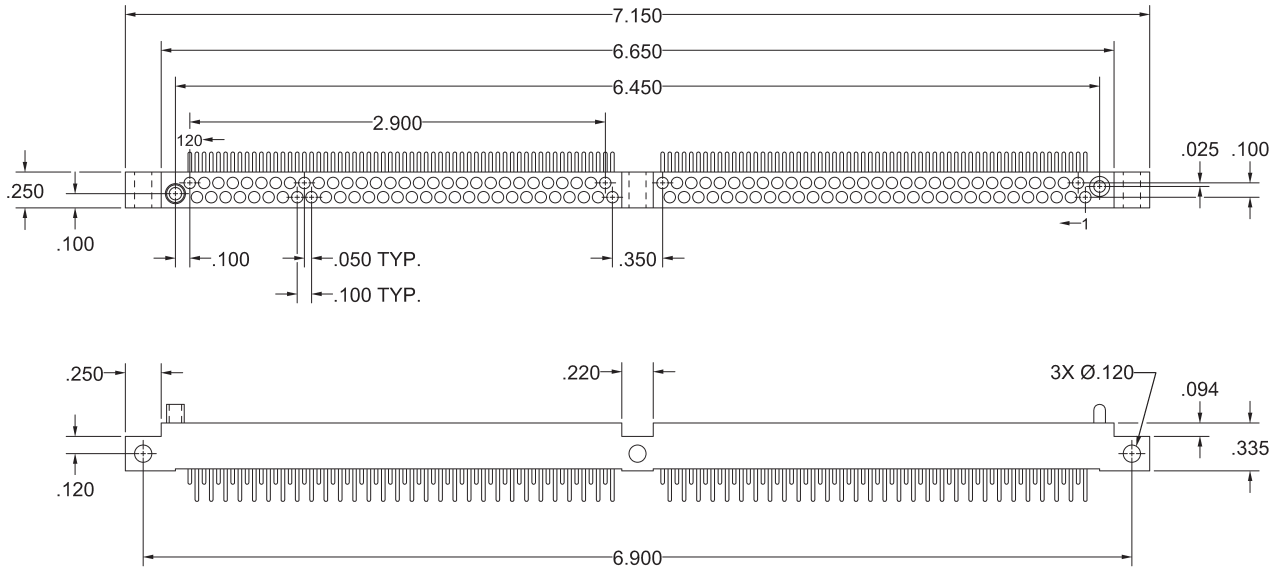

RECEPTACLE, RIGHT ANGLE STYLE HGM120 FEE

**REFER TO APPENDIX FOR
TERMINATION DETAILS,
HARDWARE STYLES,
POLARIZATION CHART,
AND PWB PATTERNS**