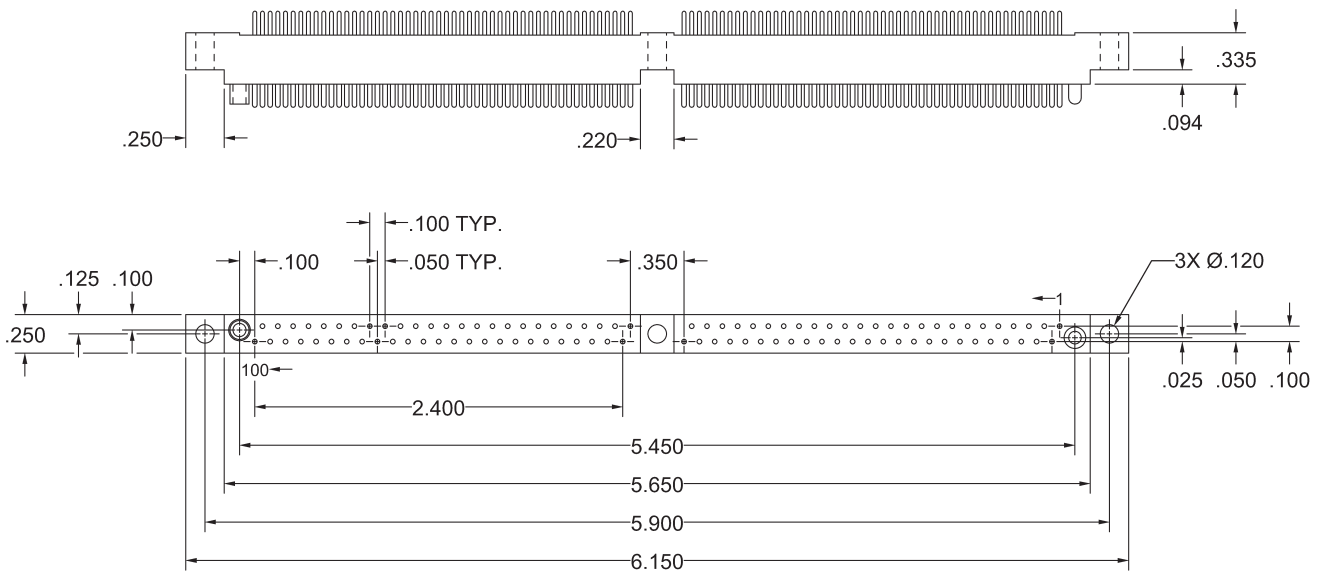

PLUG, STRAIGHT
STYLE HGM100 PBE, PDE, PSE, PWE

**REFER TO APPENDIX FOR
 TERMINATION DETAILS,
 HARDWARE STYLES,
 POLARIZATION CHART,
 AND PWB PATTERNS**