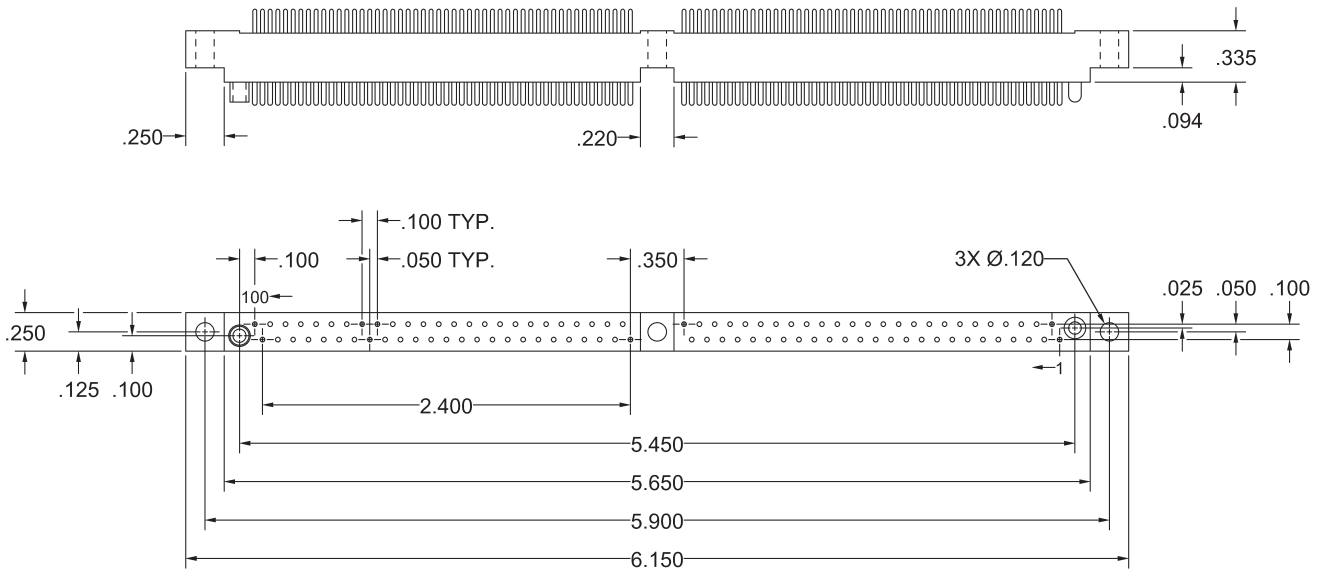

PLUG, RECEPTACLE PATTERN, STRAIGHT STYLE HGM100 MBE, MDE, MSE, MWE

**REFER TO APPENDIX FOR
TERMINATION DETAILS,
HARDWARE STYLES,
POLARIZATION CHART,
AND PWB PATTERNS**