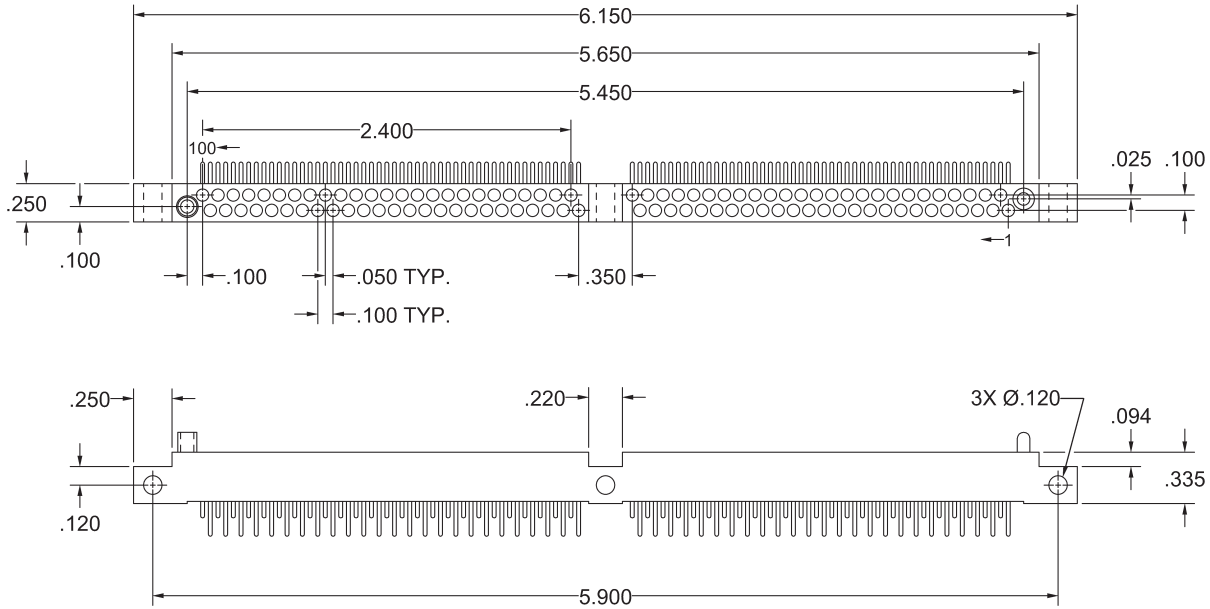

**RECEPTACLE, RIGHT ANGLE
STYLE HGM100 FEE**

**REFER TO APPENDIX FOR
TERMINATION DETAILS,
HARDWARE STYLES,
POLARIZATION CHART,
AND PWB PATTERNS**