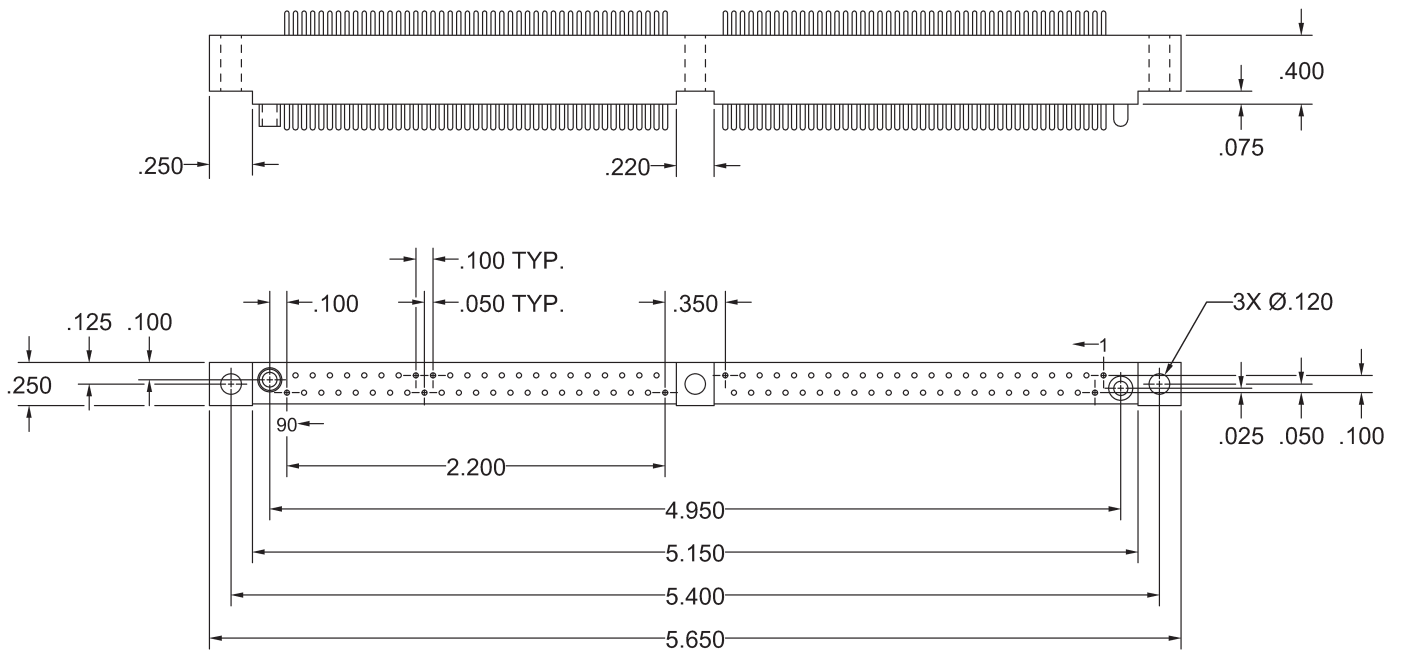

PLUG, STRAIGHT
STYLE HGM090 RBE, RDE, RSE, RWE

**REFER TO APPENDIX FOR
TERMINATION DETAILS,
HARDWARE STYLES,
POLARIZATION CHART,
AND PWB PATTERNS**