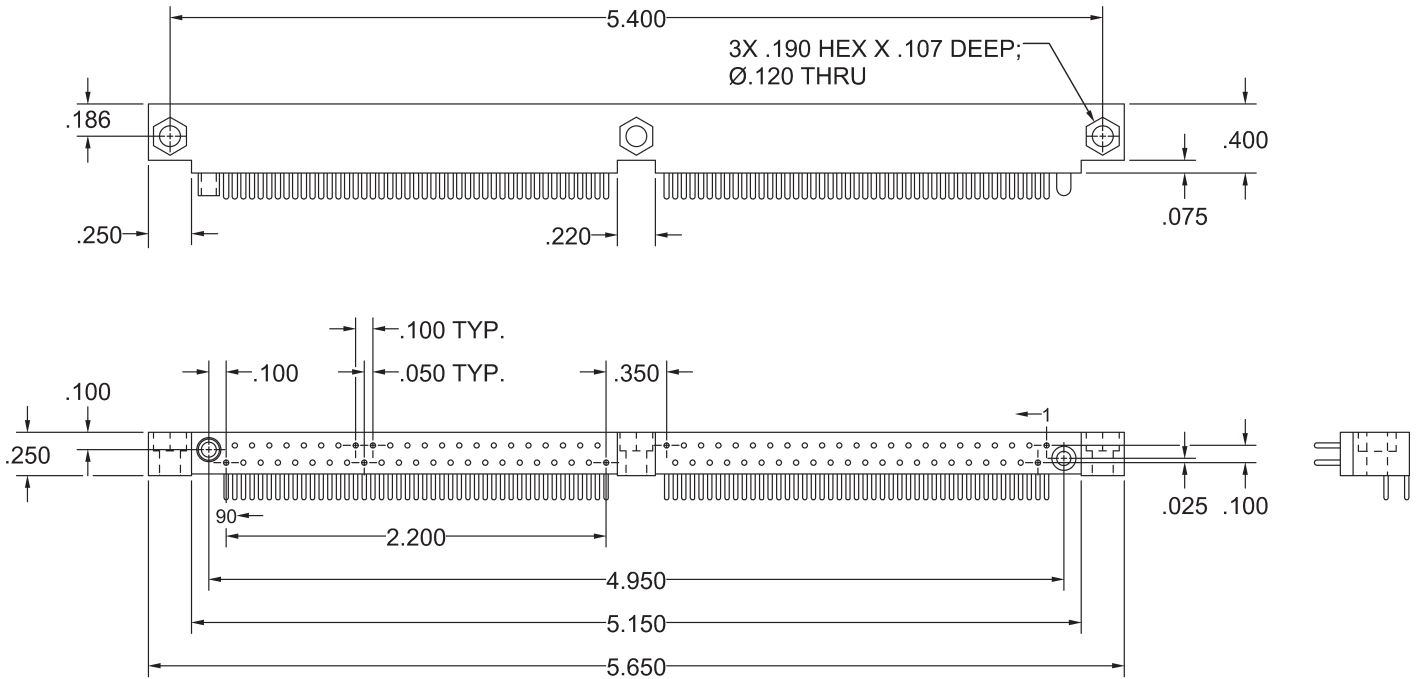

**PLUG, RIGHT ANGLE
STYLE HGM090 MEE**

**REFER TO APPENDIX FOR
TERMINATION DETAILS,
HARDWARE STYLES,
POLARIZATION CHART,
AND PWB PATTERNS**