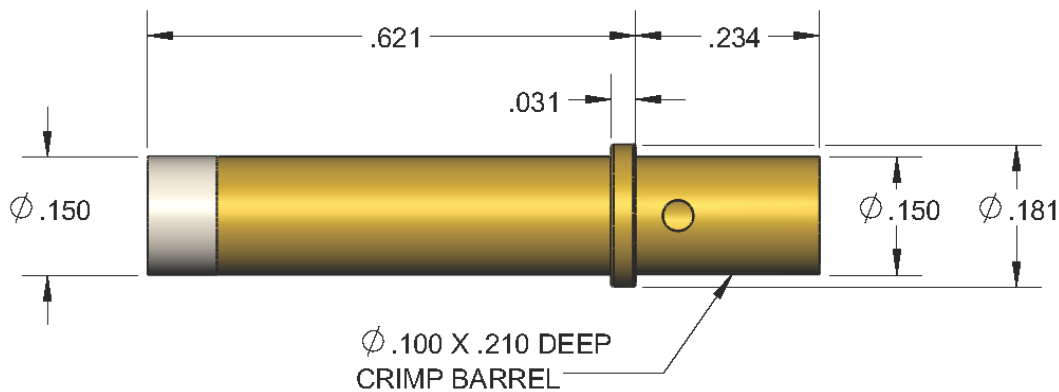

9300 SERIES SOCKET- ACCEPTS Ø0.093 (2.36 mm) MATING PIN

CRIMP

HSC9300-2

Accepts 9-11 AWG Wire

CRIMP

HSC9300-353 (PER SAE-AS39029/56-353)

Accepts 12-14 AWG Wire

OTHER TERMINATION STYLES AVAILABLE.
CONTACT FACTORY FOR AVAILABILITY.