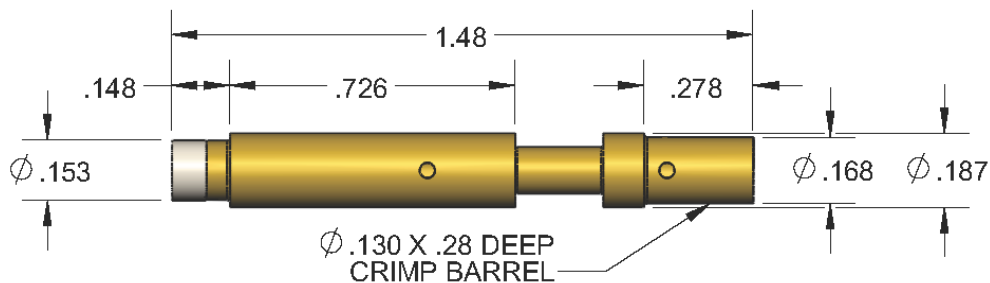

9300 SERIES SOCKET- ACCEPTS Ø0.093 (2.36 mm) MATING PIN

CRIMP

HSC9300-2

Accepts 9-11 AWG Wire

CRIMP

HSC9300-353 (PER SAE-AS39029/56-353)

Accepts 12-14 AWG Wire

OTHER TERMINATION STYLES AVAILABLE.
CONTACT FACTORY FOR AVAILABILITY.