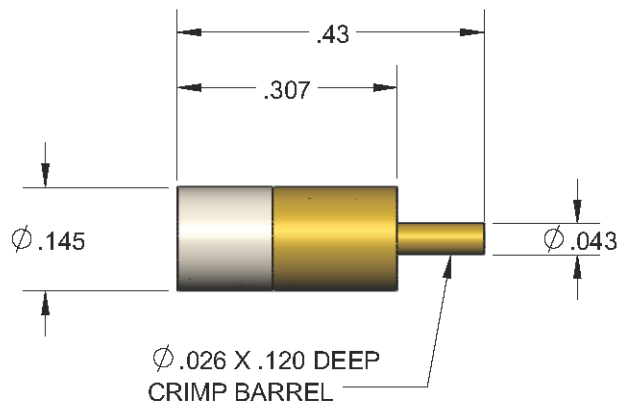

7800 SERIES SOCKET- ACCEPTS Ø2.00 mm (0.078) MATING PIN

CRIMP

HSC7800-1

Accepts 20 AWG Wire

CRIMP

HSC7800-2

Accepts 20 AWG Wire

CRIMP

HSC7800-3

Accepts 26-28 AWG Wire

OTHER TERMINATION  
STYLES AVAILABLE.  
CONTACT FACTORY FOR  
AVAILABILITY.