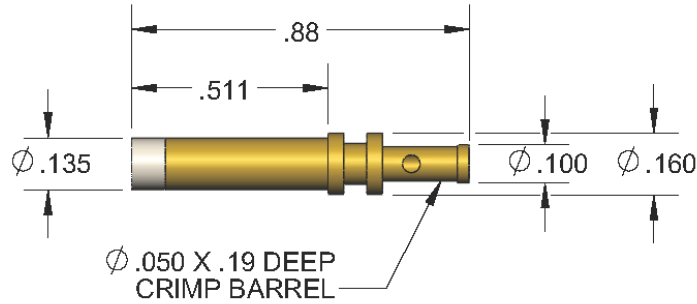

7800 SERIES SOCKET- ACCEPTS Ø2.00 mm (0.078) MATING PIN

CRIMP

HSC7800-1

Accepts 20 AWG Wire

CRIMP

HSC7800-2

Accepts 20 AWG Wire

CRIMP

HSC7800-3

Accepts 26-28 AWG Wire

OTHER TERMINATION  
STYLES AVAILABLE.  
CONTACT FACTORY FOR  
AVAILABILITY.