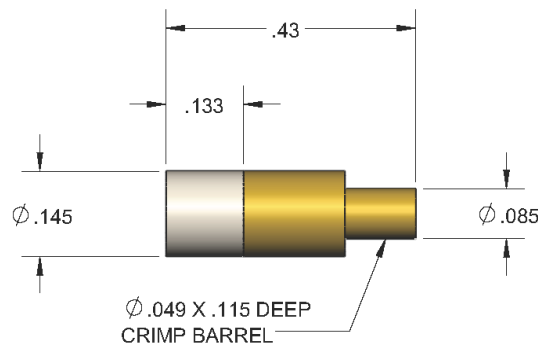

7800 SERIES SOCKET- ACCEPTS Ø2.00 mm (0.078) MATING PIN

CRIMP

HSC7800-1

Accepts 20 AWG Wire

CRIMP

HSC7800-2

Accepts 20 AWG Wire

CRIMP

HSC7800-3

Accepts 26-28 AWG Wire

OTHER TERMINATION  
STYLES AVAILABLE.  
CONTACT FACTORY FOR  
AVAILABILITY.