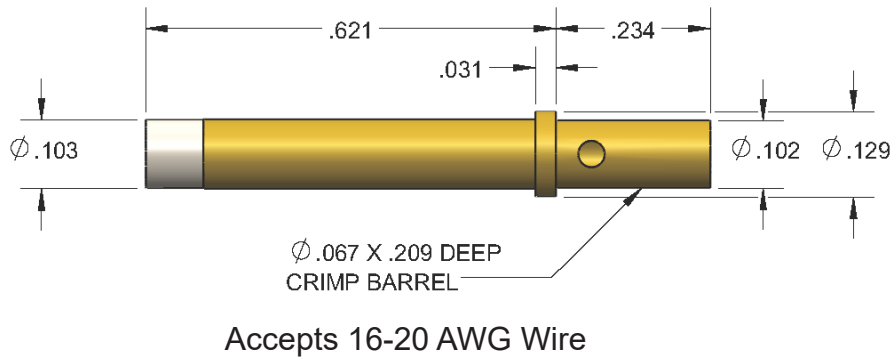

6200 SERIES SOCKET- ACCEPTS Ø0.062 (1.57 mm) MATING PIN

CRIMP

HSC6200-3

CRIMP

HSC6203-352 (PER SAE-AS39029/56-352)

PWB

HST6220-1

OTHER TERMINATION
STYLES AVAILABLE.
CONTACT FACTORY FOR
AVAILABILITY.