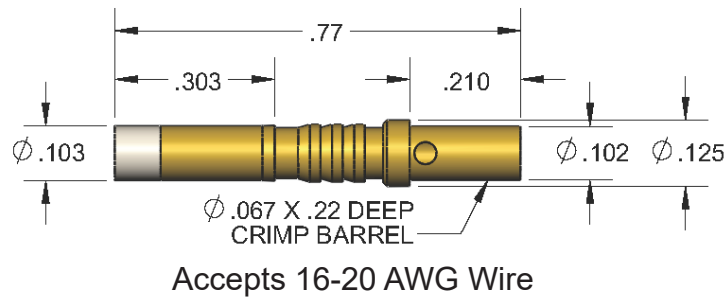

6200 SERIES SOCKET- ACCEPTS Ø0.062 (1.57 mm) MATING PIN

CRIMP

HSC6200-3

CRIMP

HSC6203-352 (PER SAE-AS39029/56-352)

PWB

HST6220-1

OTHER TERMINATION
STYLES AVAILABLE.
CONTACT FACTORY FOR
AVAILABILITY.