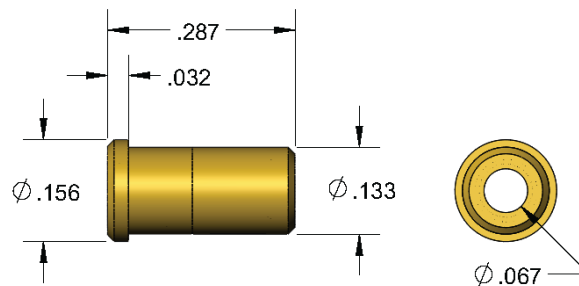

6200 SERIES SOCKET- ACCEPTS Ø0.062 (1.57 mm) MATING PIN

CRIMP

HSC6200-3

CRIMP

HSC6203-352 (PER SAE-AS39029/56-352)

PWB

HST6220-1

OTHER TERMINATION
STYLES AVAILABLE.
CONTACT FACTORY FOR
AVAILABILITY.