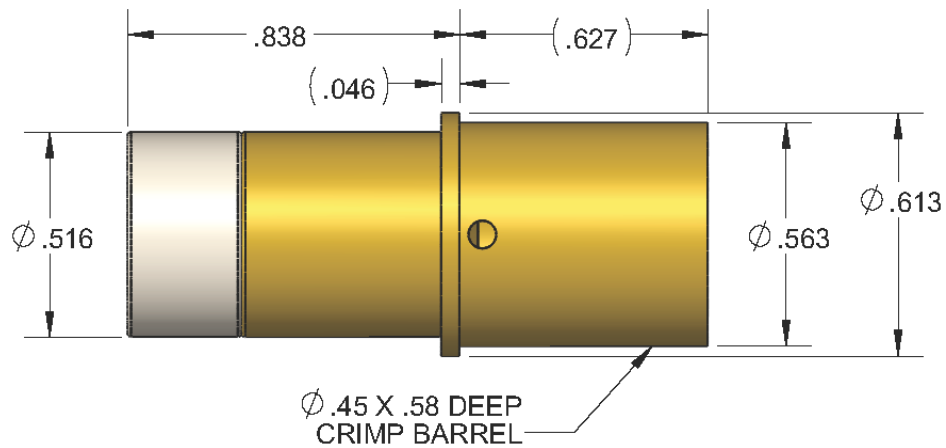

3570 SERIES SOCKET- ACCEPTS Ø0.357 (9.07mm) MATING PIN

CRIMP

HSC3570-1 (M39029/30-222)

Accepts 1/0 AWG Wire

**OTHER TERMINATION STYLES AVAILABLE.
CONTACT FACTORY FOR AVAILABILITY.**