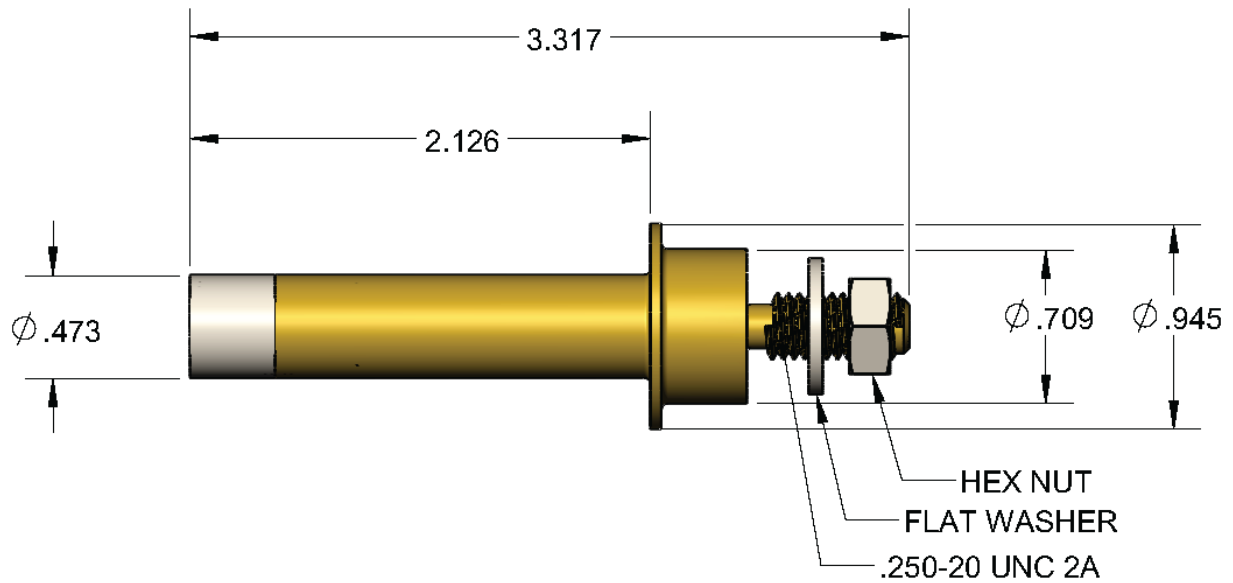

3150 SERIES SOCKET- ACCEPTS Ø8.0mm (0.315) MATING PIN

THREADED

HST3150-1

*OTHER TERMINATION STYLES AVAILABLE.
CONTACT FACTORY FOR AVAILABILITY.*