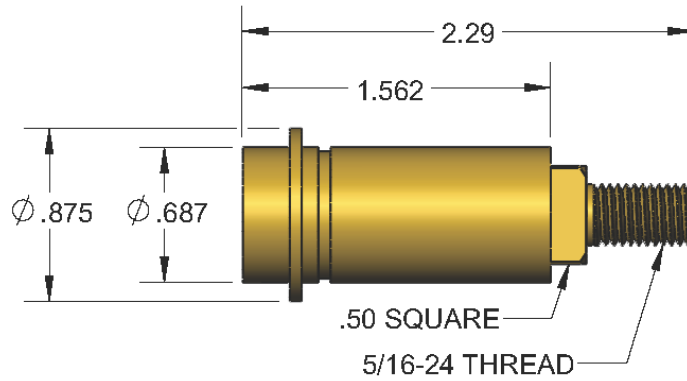

2541 SERIES SOCKET- ACCEPTS Ø6.12mm (0.241) MATING PIN

THREADED

HST2541-1

THREADED

HST2541-3

OTHER TERMINATION STYLES AVAILABLE.
CONTACT FACTORY FOR AVAILABILITY.