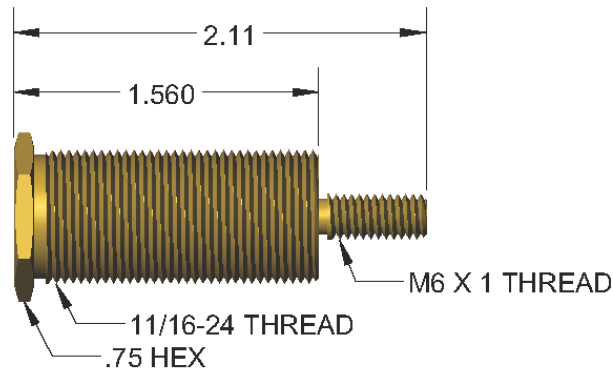

2541 SERIES SOCKET- ACCEPTS Ø6.12mm (0.241) MATING PIN

THREADED

HST2541-1

THREADED

HST2541-3

OTHER TERMINATION STYLES AVAILABLE.
CONTACT FACTORY FOR AVAILABILITY.