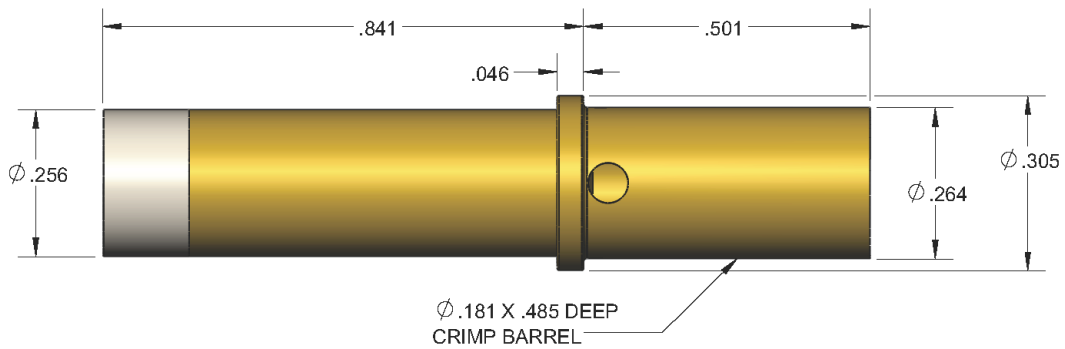

1420 SERIES SOCKET- ACCEPTS Ø3.60mm (0.142) MATING PIN

CRIMP

HSC1420-220 (PER SAE-AS39029/30-220)

Accepts 8-10 AWG Wire

OTHER TERMINATION STYLES AVAILABLE.
CONTACT FACTORY FOR AVAILABILITY.